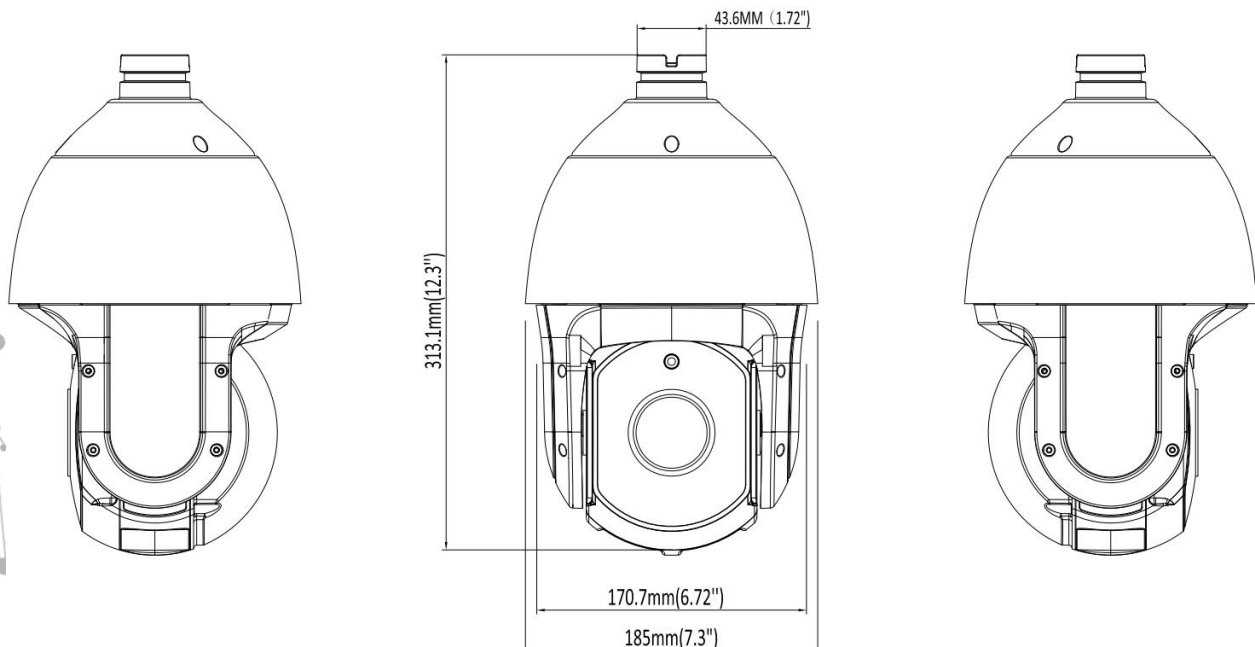

QV-IPD61A413Q45-FP

4-inch 4MP 25X Network Speed Dome

Pan-tilt-zoom camera with 4MP resolution, 25x optical zoom, providing great video quality in both overview and detail.

With advanced deep learning algorithm, Qualvision PTZ camera supports intelligent functions, such as perimeter protection and smart motion detection to classify human and vehicle, significantly reducing false alarm rate as compared to standard intelligent features.

Dimensions

Specification

Camera	
Image Sensor	1/2.8" Progressive Scan CMOS Sensor
Min. Illumination	0.006 lux (ICR ON, AGC ON)
IR	7 pcs array LED, 3 pcs laser light
Illumination Distance	150m (IR light)
Smart IR	Support
Shutter Time	Auto/Manual, 1/3~1/10000s
Slow Shutter	Support
Day/Night	IR cut filter with auto switch
Wide Dynamic Range	120 dB
Digital noise reduction	3D DNR
Starlight	Support
Lens	
Focal Length	25X Optical Zoom; 16X, Digital Zoom 4.8 ~ 120 mm
Aperture	F1.6 (W) ~ F4.3 (T)
Pan & Tilt	
Pan Range	360° endless
Pan Speed	Pan: 1°/s ~ 95°/s
Tilt Range	Tilt: -10° ~ +90°, auto flip 180°
Tilt Speed	Tilt: 1°/s ~ 33°/s
Proportional Zoom	Rotation speed can be adjusted automatically according to zoom multiples
Number of Preset	255
Power loss recovery	Yes
Patrol	32 automatic patrols
Pattern	8 patterns
Compression Standard	
Video Compression	H.264/H.264+/H.265/H.265+
H.264 Codec Profile	Base/Main/High profile
H.265 Codec Profile	Main Profile
Video Bit Rate	32 Kbps ~ 10Mbps

On-board storage	Up to 256GB
MIC	N/A
Speaker	N/A
Audio I/O	1/1
Alarm I/O	1/1
Reset button	Support
General	
Operating Conditions	-30 °C ~ 60 °C (-22 °F ~ 140 °F) Humidity 95% or less (non-condensing)
Power Supply	DC12V
POE	PoE (802.3 at)
Power Consumption	MAX. 21.6 W
Protection Level	IP66
Protection	6000V lightning protection, surge protection and anti-surge protection
Material	Aluminum-Alloy
Dimensions	Φ 185.0 × 313.1 mm (Φ 7.3" × 12.3")
Gross Weight	4.76 kg (10.49lb)